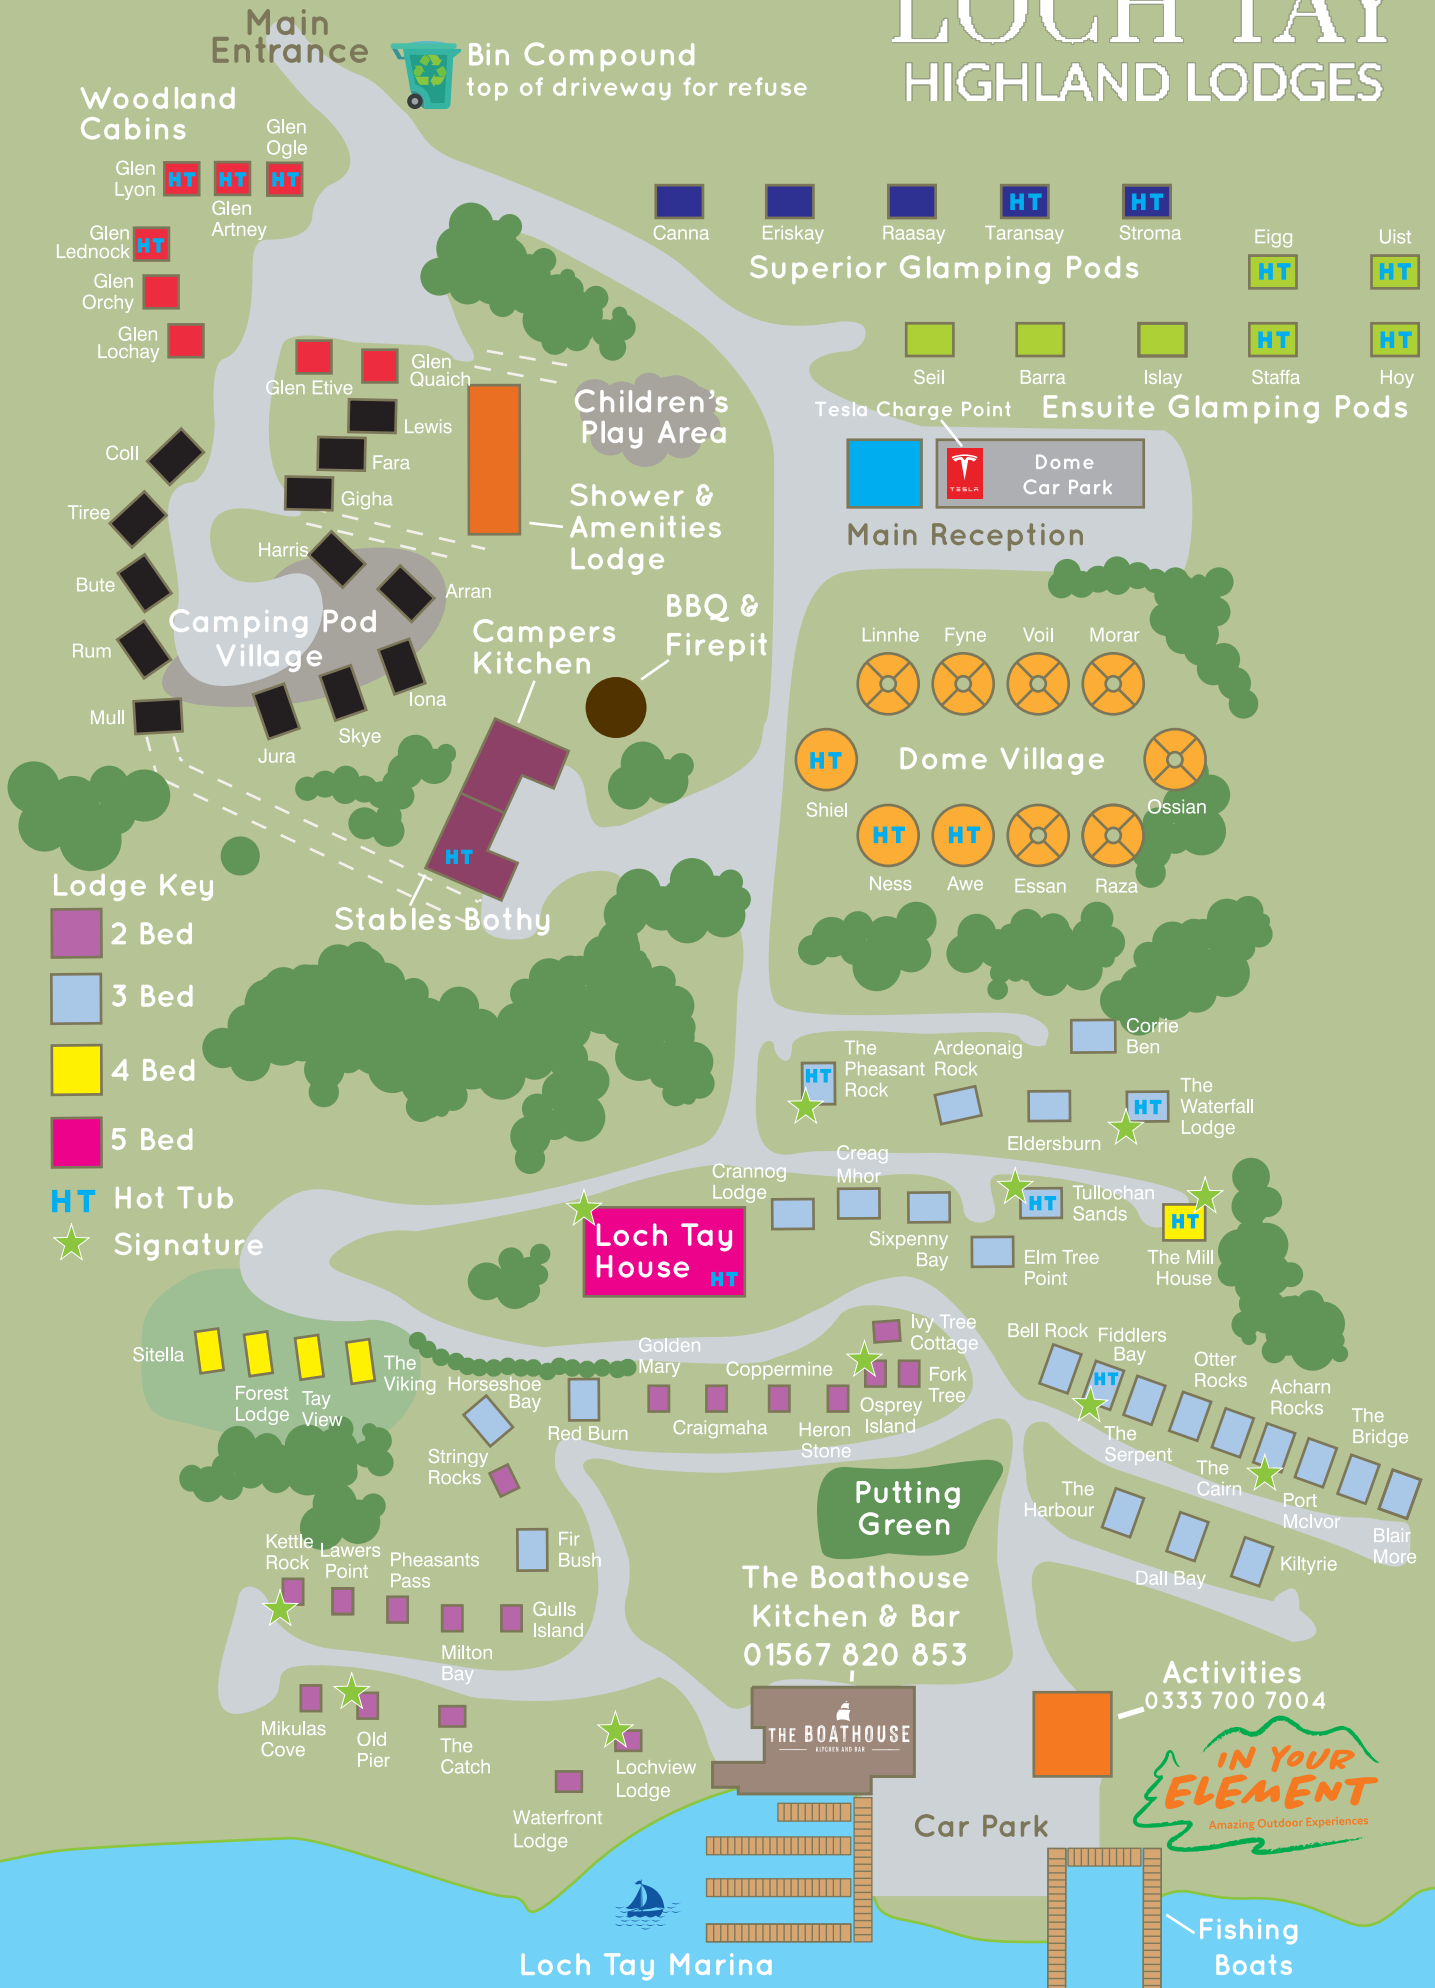

<- Killin 3 Miles - A827 - Kenmore 13 Miles ->

LOCH TAY HIGHLAND LODGES

- Lodge Key**
- 2 Bed
 - 3 Bed
 - 4 Bed
 - 5 Bed
 - HT Hot Tub
 - ★ Signature