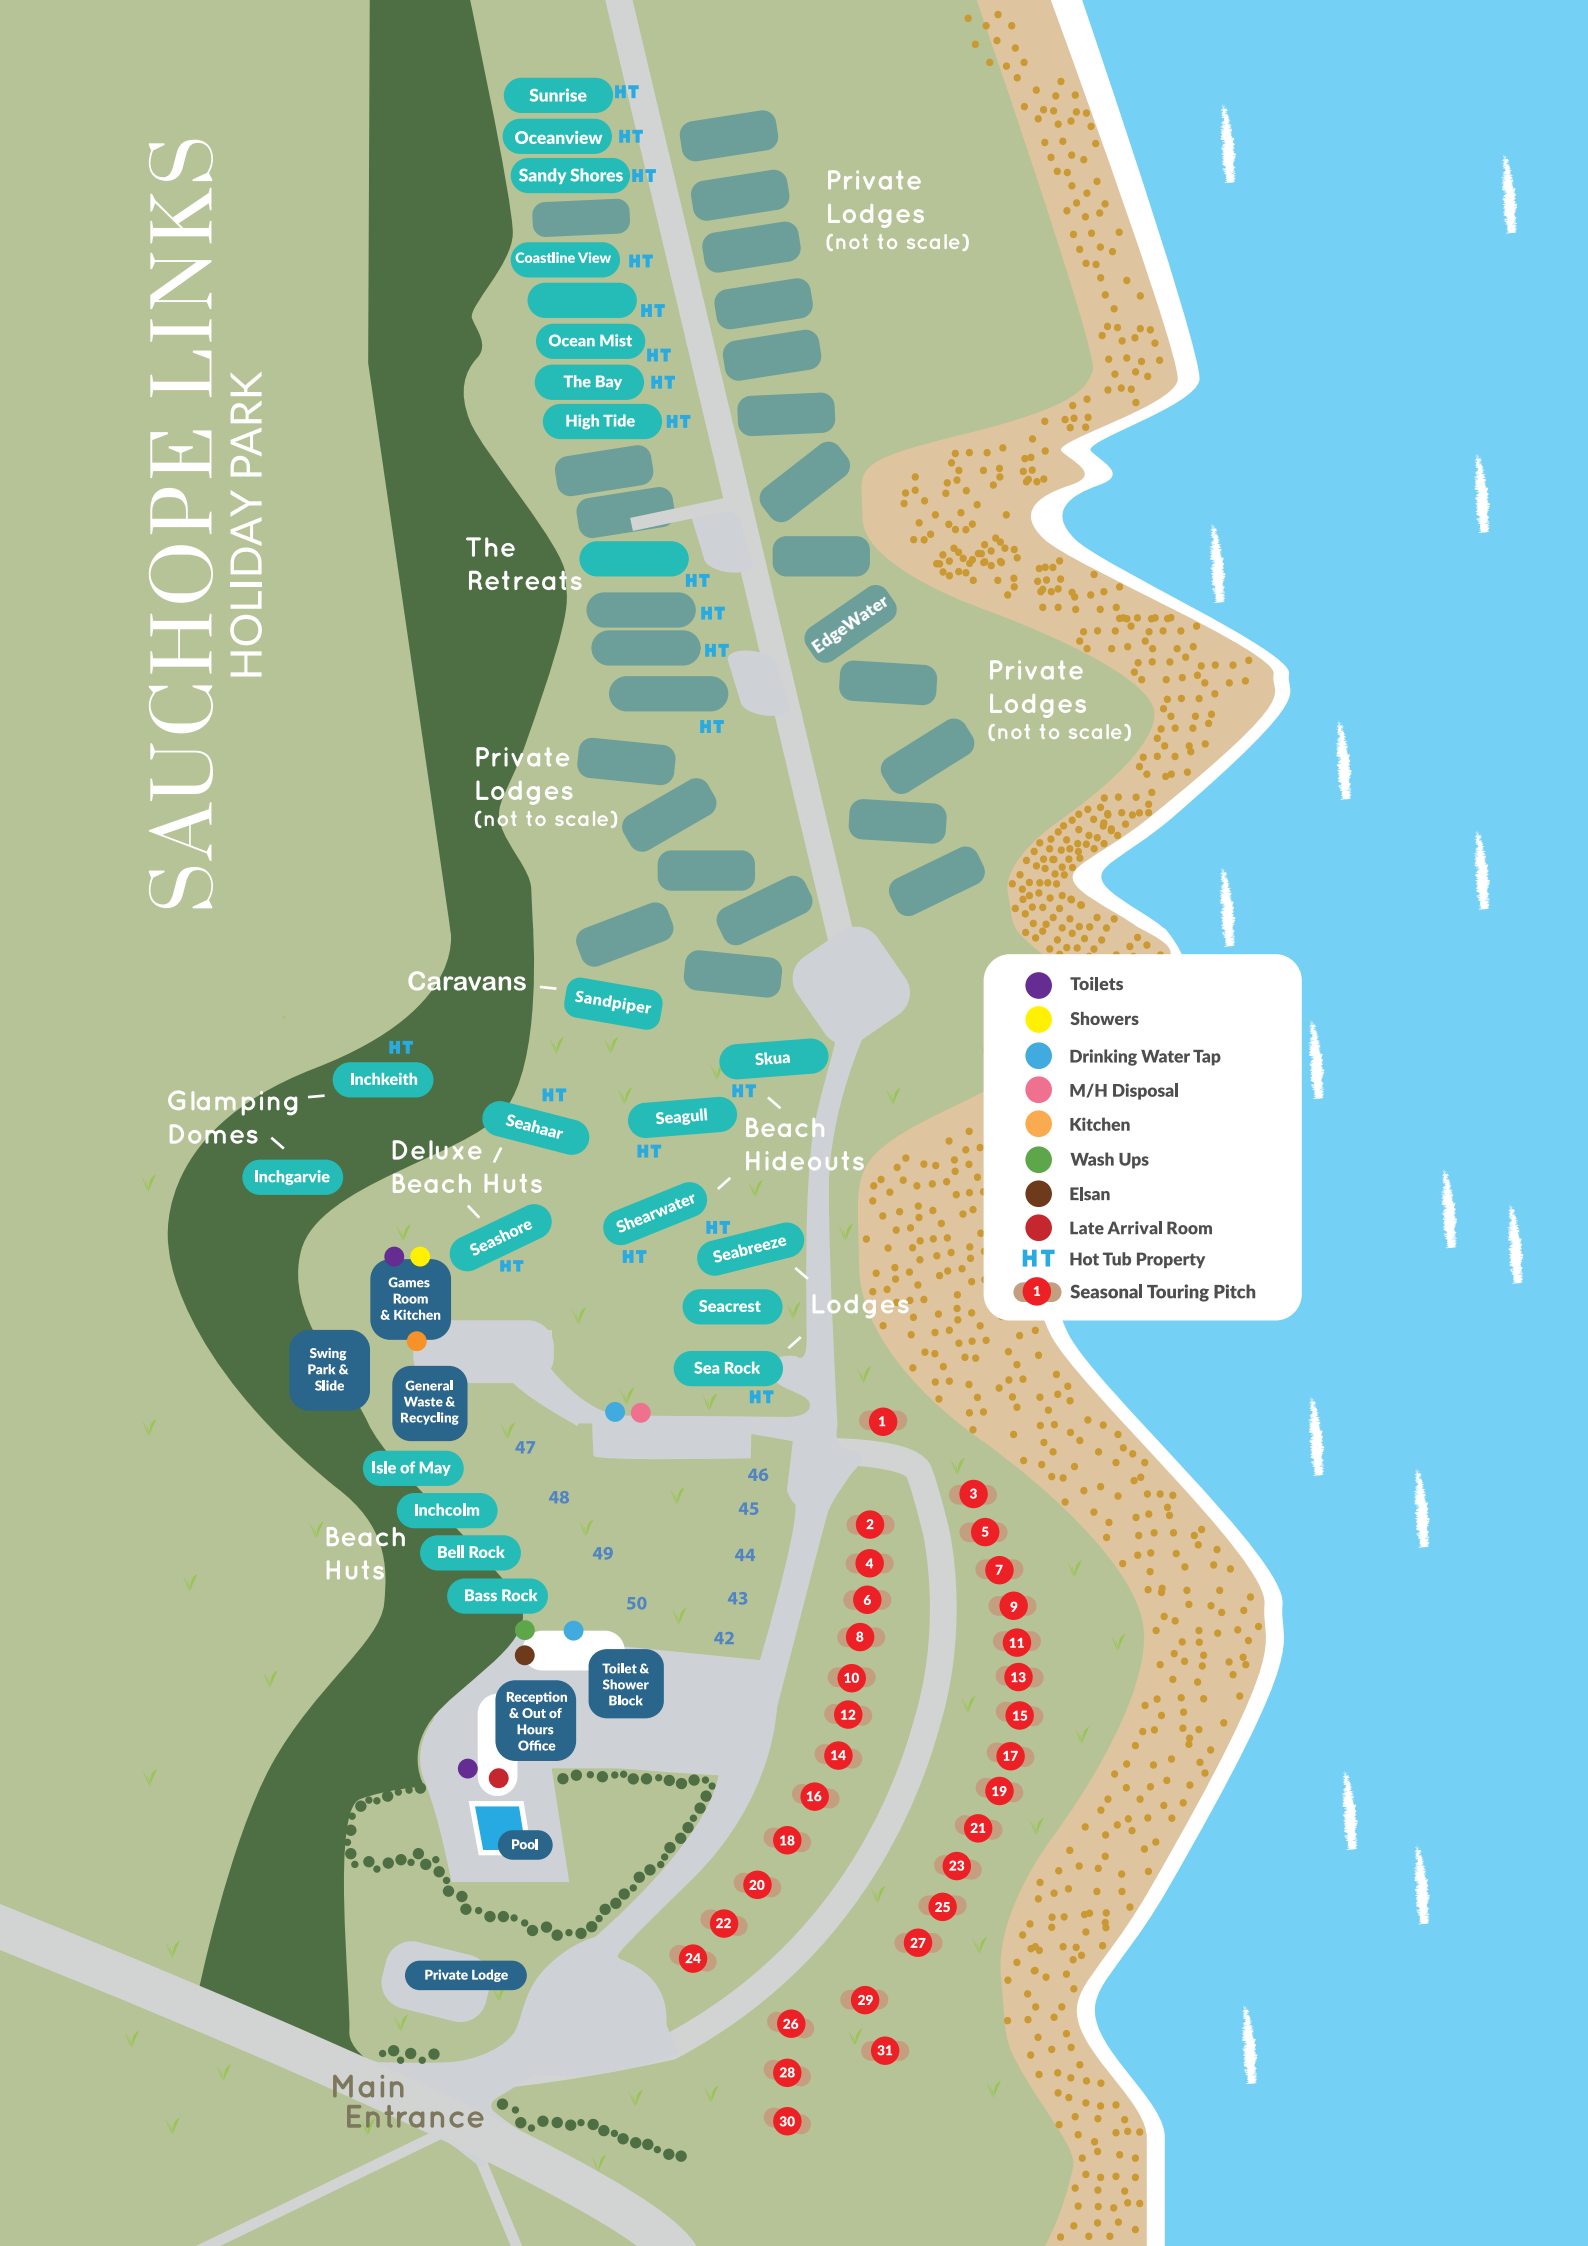

SAUCHOPE LINKS

HOLIDAY PARK

- Sunrise HT
- Oceanview HT
- Sandy Shores HT
- Coastline View HT
- Ocean Mist HT
- The Bay HT
- High Tide HT

Private Lodges (not to scale)

- The Retreats HT
- EdgeWater

Private Lodges (not to scale)

Skua HT

Beach Hideouts

Seagull HT

Shearwater HT

Seabreeze HT

Lodges

Seacrest

Sea Rock HT

48

45

Bell Rock

49

44

Bass Rock

50

43

- 1
- 2
- 3
- 4
- 5
- 6
- 7
- 8
- 9
- 10
- 11
- 12
- 13
- 14
- 15
- 16
- 17
- 18
- 19
- 20
- 21
- 22
- 23
- 24
- 25
- 26
- 27
- 28
- 29
- 30
- 31