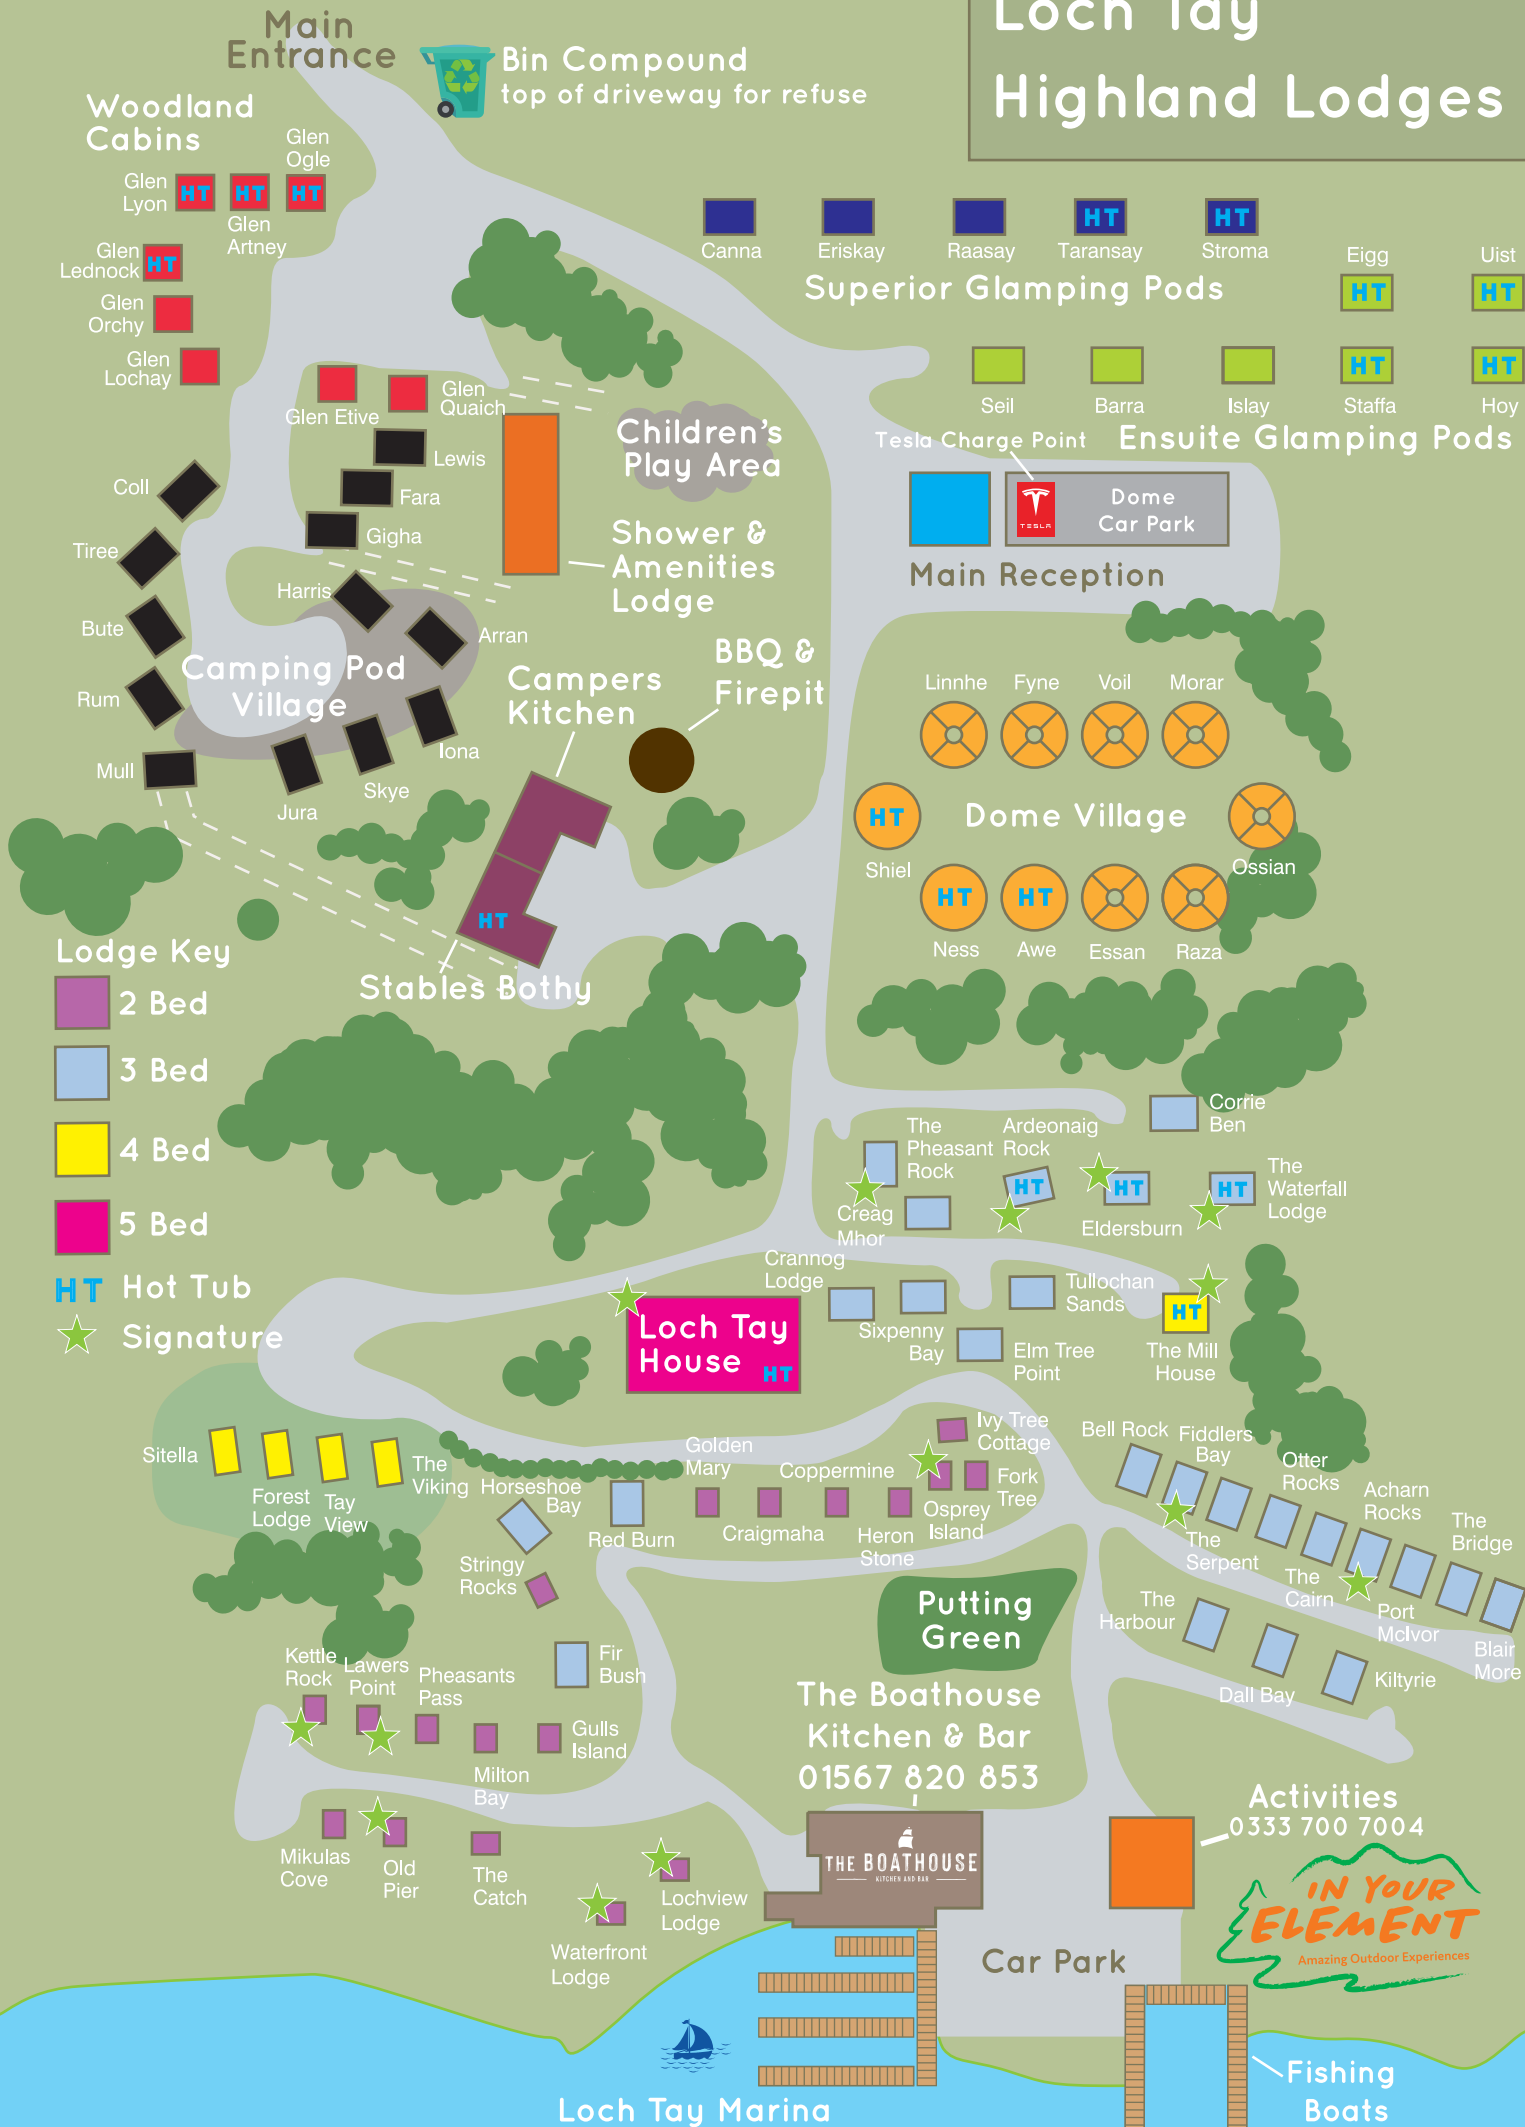

# Loch Tay Highland Lodges

- Lodge Key**
- 2 Bed
  - 3 Bed
  - 4 Bed
  - 5 Bed
  - HT Hot Tub
  - ★ Signature

**The Boathouse**  
Kitchen & Bar  
01567 820 853

**Activities**  
0333 700 7004  
*IN YOUR ELEMENT*  
Amazing Outdoor Experiences